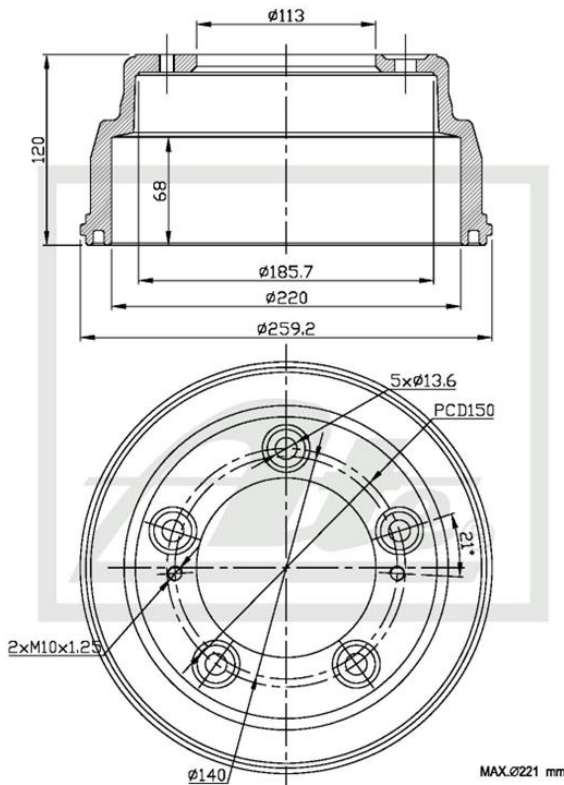

NEW PART NUMBER

Drawing

Details of New Part

Brake Drum – Rear

Product Dimensions

Outer Diameter – 259.2mm

Inner Diameter – 220mm

Height – 120mm

PCD - 150mm

Spigot – 113mm

Package Dimensions

Weight – 9000g

L – 310mm

W – 290mm

H – 138.4mm

Barcode